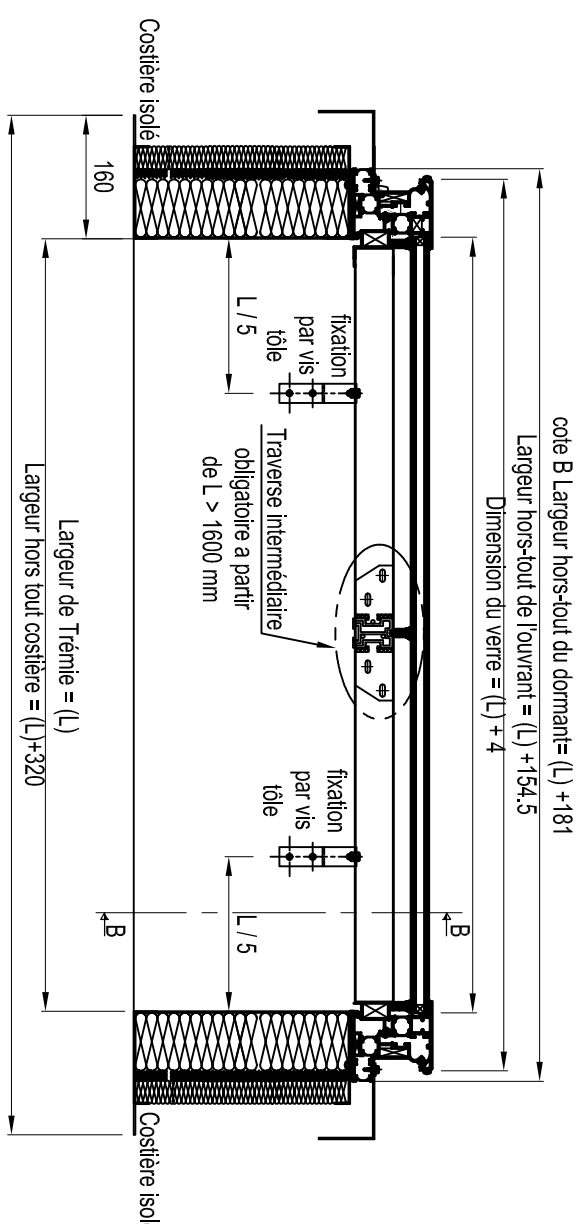

Coupe B-B

Coupe A-A

Dimensions	Configuration	Verre isolant	Verre isolant	Verre isolant	Verre isolant
1000x1000	Costière Droite	Brut	Brut	Brut	Brut
	Costière Braise	Laqué	Laqué	Laqué	Laqué
1200x1200	Costière Droite	Brut	Brut	Brut	Brut
	Costière Braise	Laqué	Laqué	Laqué	Laqué
1400x1400	Costière Droite	Brut	Brut	Brut	Brut
	Costière Braise	Laqué	Laqué	Laqué	Laqué
1600x1600	Costière Droite	Brut	Brut	Brut	Brut
	Costière Braise	Laqué	Laqué	Laqué	Laqué
2400x1200	Costière Droite	Brut	Brut	Brut	Brut
	Costière Braise	Laqué	Laqué	Laqué	Laqué
3000x2400	Costière Droite	Brut	Brut	Brut	Brut
	Costière Braise	Laqué	Laqué	Laqué	Laqué
	1 TRAVERS 3 PAUMELLE BRIDEES	PHONILUX30C100D PHONILUX30C100DL PHONILUX30C100B PHONILUX30C100BL	PHONILUX35C100D PHONILUX35C100DL PHONILUX35C100B PHONILUX35C100BL	PHONILUX40C100D PHONILUX40C100DL PHONILUX40C100B PHONILUX40C100BL	PHONILUX47C100D PHONILUX47C100DL PHONILUX47C100B PHONILUX47C100BL
	0 TRAVERS 2 PAUMELLE BRIDEES	PHONILUX30C120D PHONILUX30C120DL PHONILUX30C120B PHONILUX30C120BL	PHONILUX35C120D PHONILUX35C120DL PHONILUX35C120B PHONILUX35C120BL	PHONILUX40C120D PHONILUX40C120DL PHONILUX40C120B PHONILUX40C120BL	PHONILUX47C120D PHONILUX47C120DL PHONILUX47C120B PHONILUX47C120BL
	0 TRAVERS 3 PAUMELLE BRIDEES	PHONILUX30C140D PHONILUX30C140DL PHONILUX30C140B PHONILUX30C140BL	PHONILUX35C140D PHONILUX35C140DL PHONILUX35C140B PHONILUX35C140BL	PHONILUX40C140D PHONILUX40C140DL PHONILUX40C140B PHONILUX40C140BL	PHONILUX47C140D PHONILUX47C140DL PHONILUX47C140B PHONILUX47C140BL
	0 TRAVERS 3 PAUMELLE BRIDEES	PHONILUX30C160D PHONILUX30C160DL PHONILUX30C160B PHONILUX30C160BL	PHONILUX35C160D PHONILUX35C160DL PHONILUX35C160B PHONILUX35C160BL	PHONILUX40C160D PHONILUX40C160DL PHONILUX40C160B PHONILUX40C160BL	PHONILUX47C160D PHONILUX47C160DL PHONILUX47C160B PHONILUX47C160BL
	1 TRAVERS 3 PAUMELLE BRIDEES	PHONILUX30R24x12D PHONILUX30R24x12DL PHONILUX30R24x12B PHONILUX30R24x12BL	PHONILUX35R24x12D PHONILUX35R24x12DL PHONILUX35R24x12B PHONILUX35R24x12BL	PHONILUX40R24x12D PHONILUX40R24x12DL PHONILUX40R24x12B PHONILUX40R24x12BL	PHONILUX47R24x12D PHONILUX47R24x12DL PHONILUX47R24x12B PHONILUX47R24x12BL
	1 TRAVERS 3 PAUMELLE BRIDEES	PHONILUX30R30x14D PHONILUX30R30x14DL PHONILUX30R30x14B PHONILUX30R30x14BL	PHONILUX35R30x14D PHONILUX35R30x14DL PHONILUX35R30x14B PHONILUX35R30x14BL	PHONILUX40R30x14D PHONILUX40R30x14DL PHONILUX40R30x14B PHONILUX40R30x14BL	PHONILUX47R30x14D PHONILUX47R30x14DL PHONILUX47R30x14B PHONILUX47R30x14BL