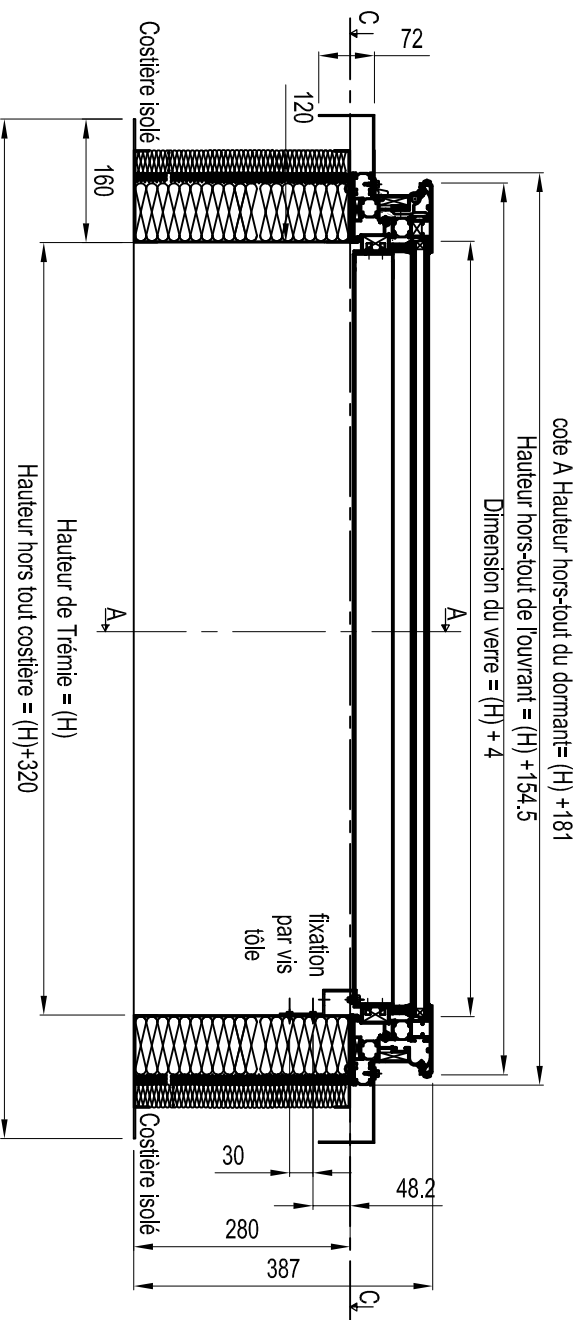

Coupe B-B

Coupe A-A

Dimensions	Configuration	Verre isolant	Verre isolant	Verre isolant	Verre isolant
1000x1000	Costière Droite	Brut	Brut	Brut	Brut
	Costière Braise	Laqué	Laqué	Laqué	Laqué
1200x1200	Costière Droite	Brut	Brut	Brut	Brut
	Costière Braise	Laqué	Laqué	Laqué	Laqué
1400x1400	Costière Droite	Brut	Brut	Brut	Brut
	Costière Braise	Laqué	Laqué	Laqué	Laqué
1600x1600	Costière Droite	Brut	Brut	Brut	Brut
	Costière Braise	Laqué	Laqué	Laqué	Laqué
2400x1200	Costière Droite	Brut	Brut	Brut	Brut
	Costière Braise	Laqué	Laqué	Laqué	Laqué
3000x2400	Costière Droite	Brut	Brut	Brut	Brut
	Costière Braise	Laqué	Laqué	Laqué	Laqué
	1 TRAVERS 3 PAUMELLE BRIDEES	PHONILUX30C100D PHONILUX30C100DL PHONILUX30C100B PHONILUX30C100BL	PHONILUX35C100D PHONILUX35C100DL PHONILUX35C100B PHONILUX35C100BL	PHONILUX40C100D PHONILUX40C100DL PHONILUX40C100B PHONILUX40C100BL	PHONILUX47C100D PHONILUX47C100DL PHONILUX47C100B PHONILUX47C100BL
	0 TRAVERS 2 PAUMELLE BRIDEES	PHONILUX30C120D PHONILUX30C120DL PHONILUX30C120B PHONILUX30C120BL	PHONILUX35C120D PHONILUX35C120DL PHONILUX35C120B PHONILUX35C120BL	PHONILUX40C120D PHONILUX40C120DL PHONILUX40C120B PHONILUX40C120BL	PHONILUX47C120D PHONILUX47C120DL PHONILUX47C120B PHONILUX47C120BL
	0 TRAVERS 3 PAUMELLE BRIDEES	PHONILUX30C140D PHONILUX30C140DL PHONILUX30C140B PHONILUX30C140BL	PHONILUX35C140D PHONILUX35C140DL PHONILUX35C140B PHONILUX35C140BL	PHONILUX40C140D PHONILUX40C140DL PHONILUX40C140B PHONILUX40C140BL	PHONILUX47C140D PHONILUX47C140DL PHONILUX47C140B PHONILUX47C140BL
	0 TRAVERS 3 PAUMELLE BRIDEES	PHONILUX30C160D PHONILUX30C160DL PHONILUX30C160B PHONILUX30C160BL	PHONILUX35C160D PHONILUX35C160DL PHONILUX35C160B PHONILUX35C160BL	PHONILUX40C160D PHONILUX40C160DL PHONILUX40C160B PHONILUX40C160BL	PHONILUX47C160D PHONILUX47C160DL PHONILUX47C160B PHONILUX47C160BL
	1 TRAVERS 3 PAUMELLE BRIDEES	PHONILUX30R24x12D PHONILUX30R24x12DL PHONILUX30R24x12B PHONILUX30R24x12BL	PHONILUX35R24x12D PHONILUX35R24x12DL PHONILUX35R24x12B PHONILUX35R24x12BL	PHONILUX40R24x12D PHONILUX40R24x12DL PHONILUX40R24x12B PHONILUX40R24x12BL	PHONILUX47R24x12D PHONILUX47R24x12DL PHONILUX47R24x12B PHONILUX47R24x12BL
	1 TRAVERS 3 PAUMELLE BRIDEES	PHONILUX30R30x14D PHONILUX30R30x14DL PHONILUX30R30x14B PHONILUX30R30x14BL	PHONILUX35R30x14D PHONILUX35R30x14DL PHONILUX35R30x14B PHONILUX35R30x14BL	PHONILUX40R30x14D PHONILUX40R30x14DL PHONILUX40R30x14B PHONILUX40R30x14BL	PHONILUX47R30x14D PHONILUX47R30x14DL PHONILUX47R30x14B PHONILUX47R30x14BL