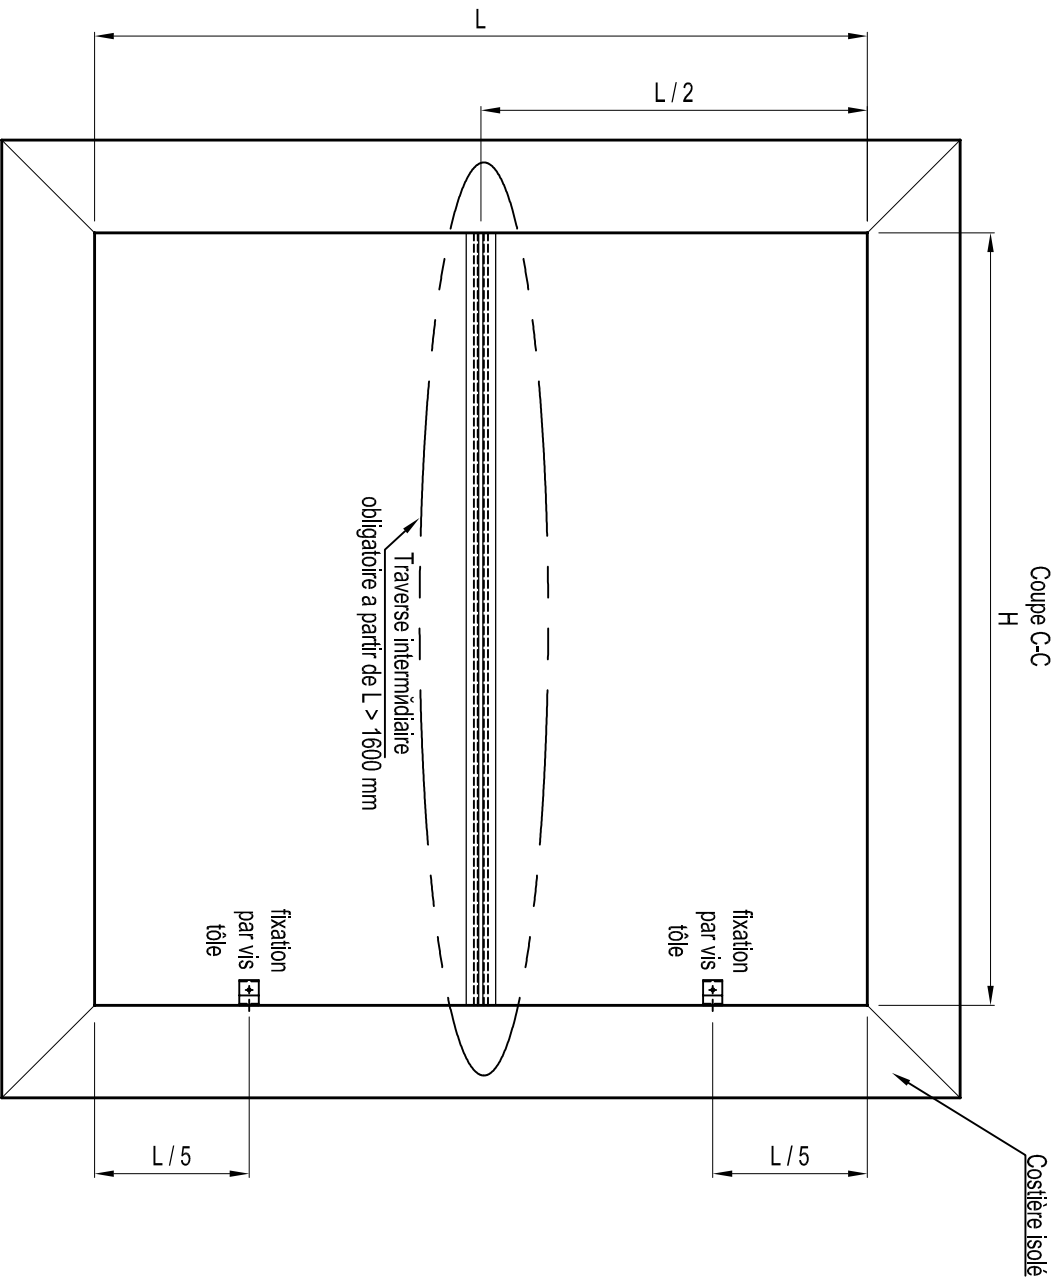

Coupe B-B

Coupe A-A

Dimensions	Configuration	Verre isolant	Verre isolant	Verre isolant	Verre isolant
1000x1000	Costière Droite	Brut	Brut	Brut	Brut
	Costière Braise	Laqué	Laqué	Laqué	Laqué
1200x1200	Costière Droite	Brut	Brut	Brut	Brut
	Costière Braise	Laqué	Laqué	Laqué	Laqué
1400x1400	Costière Droite	Brut	Brut	Brut	Brut
	Costière Braise	Laqué	Laqué	Laqué	Laqué
1600x1600	Costière Droite	Brut	Brut	Brut	Brut
	Costière Braise	Laqué	Laqué	Laqué	Laqué
2400x1200	Costière Droite	Brut	Brut	Brut	Brut
	Costière Braise	Laqué	Laqué	Laqué	Laqué
3000x2400	Costière Droite	Brut	Brut	Brut	Brut
	Costière Braise	Laqué	Laqué	Laqué	Laqué
	1 TRAVERS 3 PAUMELLE BRIDEES	PHONILUX30C100D PHONILUX30C100DL PHONILUX30C100B PHONILUX30C100BL	PHONILUX35C100D PHONILUX35C100DL PHONILUX35C100B PHONILUX35C100BL	PHONILUX40C100D PHONILUX40C100DL PHONILUX40C100B PHONILUX40C100BL	PHONILUX47C100D PHONILUX47C100DL PHONILUX47C100B PHONILUX47C100BL
	0 TRAVERS 2 PAUMELLE BRIDEES	PHONILUX30C120D PHONILUX30C120DL PHONILUX30C120B PHONILUX30C120BL	PHONILUX35C120D PHONILUX35C120DL PHONILUX35C120B PHONILUX35C120BL	PHONILUX40C120D PHONILUX40C120DL PHONILUX40C120B PHONILUX40C120BL	PHONILUX47C120D PHONILUX47C120DL PHONILUX47C120B PHONILUX47C120BL
	0 TRAVERS 3 PAUMELLE BRIDEES	PHONILUX30C140D PHONILUX30C140DL PHONILUX30C140B PHONILUX30C140BL	PHONILUX35C140D PHONILUX35C140DL PHONILUX35C140B PHONILUX35C140BL	PHONILUX40C140D PHONILUX40C140DL PHONILUX40C140B PHONILUX40C140BL	PHONILUX47C140D PHONILUX47C140DL PHONILUX47C140B PHONILUX47C140BL
	0 TRAVERS 3 PAUMELLE BRIDEES	PHONILUX30C160D PHONILUX30C160DL PHONILUX30C160B PHONILUX30C160BL	PHONILUX35C160D PHONILUX35C160DL PHONILUX35C160B PHONILUX35C160BL	PHONILUX40C160D PHONILUX40C160DL PHONILUX40C160B PHONILUX40C160BL	PHONILUX47C160D PHONILUX47C160DL PHONILUX47C160B PHONILUX47C160BL
	1 TRAVERS 3 PAUMELLE BRIDEES	PHONILUX30R24x12D PHONILUX30R24x12DL PHONILUX30R24x12B PHONILUX30R24x12BL	PHONILUX35R24x12D PHONILUX35R24x12DL PHONILUX35R24x12B PHONILUX35R24x12BL	PHONILUX40R24x12D PHONILUX40R24x12DL PHONILUX40R24x12B PHONILUX40R24x12BL	PHONILUX47R24x12D PHONILUX47R24x12DL PHONILUX47R24x12B PHONILUX47R24x12BL
	1 TRAVERS 3 PAUMELLE BRIDEES	PHONILUX30R30x14D PHONILUX30R30x14DL PHONILUX30R30x14B PHONILUX30R30x14BL	PHONILUX35R30x14D PHONILUX35R30x14DL PHONILUX35R30x14B PHONILUX35R30x14BL	PHONILUX40R30x14D PHONILUX40R30x14DL PHONILUX40R30x14B PHONILUX40R30x14BL	PHONILUX47R30x14D PHONILUX47R30x14DL PHONILUX47R30x14B PHONILUX47R30x14BL